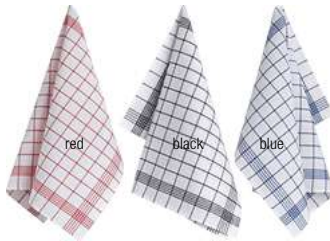

Tea towel  
Prag  
Piece only  
**2,49**

50x70 cm (WxL)  
XV115837  
Pcs./pack 10  
Pack 24,90  
2,49

ERWIN M.

**Tea towel London cotton**

100% cotton. Weight approx. 195 g/m<sup>2</sup>.  
Easy-care tea towel with woven check design. Can be used as a tea towel as well as a towel.  
Durable.  
Color: anthracite, blue, natural, red