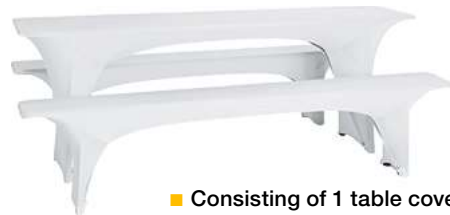

74x120x74 cm (WxLxH)

XV120201

Pcs./pack 1

39,99

ERWIN M.

**Stretch beer table cover set Grace 3-piece**

92% polyester, 8% spandex. Weight approx. 230 g/m<sup>2</sup>.

High quality stretch beer table cover set suitable for simple beer tables. The beer table covers can be pulled over in a few easy steps. With incorporated clips to close the cover under the bench, so that the inside view of the table legs is also covered. With reinforced foot caps. Perfect fit. Non-iron, colorfast, easy to clean. Color: white