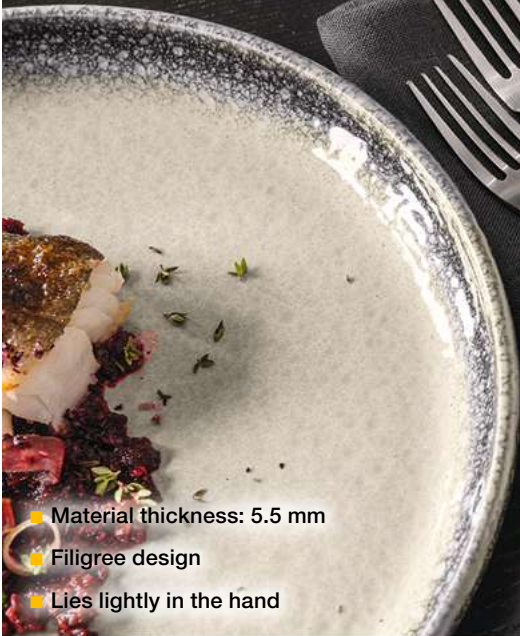

Table fork  
Turin  
Piece only  
**4,99**

- Material thickness: 5.5 mm
- Filigree design
- Lies lightly in the hand