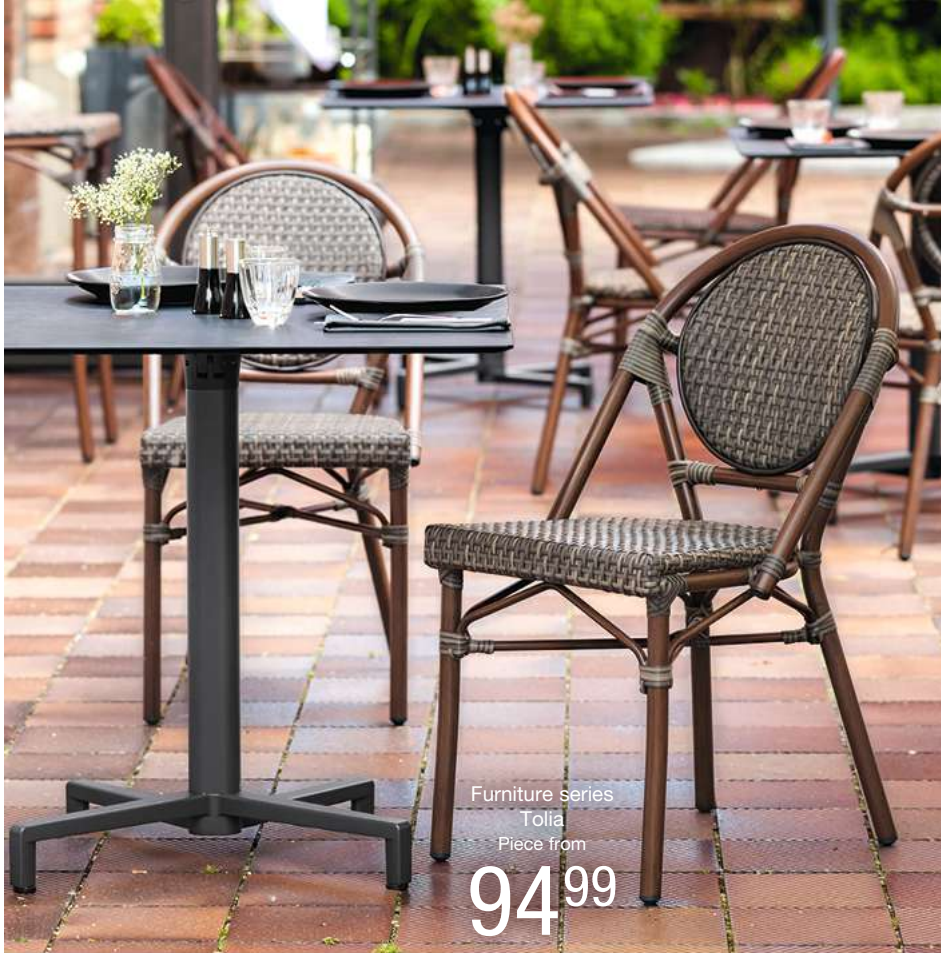

Furniture series
Tolia
Piece from

94⁹⁹

VEGA

Furniture series Tolia

Classic furniture series made of powder-coated aluminum in wood look. Seating surfaces made of plastic wicker. Table top made of HPL laminate. Chairs stackable, weatherproof and UV-resistant. Plastic glides included. Suitable for outdoor use.

Sample service

- Weatherproof
- Resistant to UV light
- Maximum load 160 kg