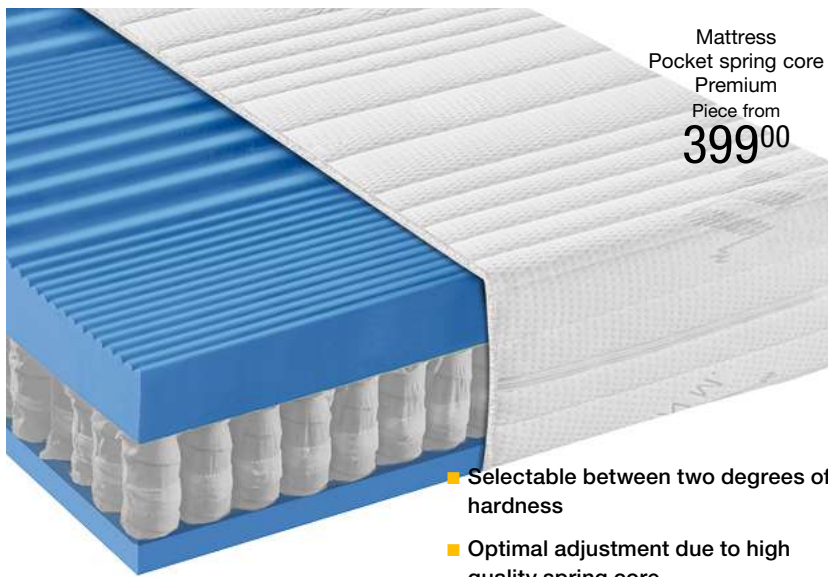

Mattress
Pocket spring core
Premium
Piece from
399⁰⁰

Cover:

ERWIN M.

Mattress Pocket spring core Premium

Cover: 63% polyester, 37% Tencel®.

Core: pocket spring core, comfort foam.

Pleasant sleeping comfort, thanks to ergonomic support. 7-zone pocket spring mattress, 480 springs on 2 sqm. Selectable between hardness level H2 medium, recommended up to 110 kg body weight or hardness level H3 firm, recommended up to 140 kg body weight. Point-elastic sleeping comfort and optimal air exchange due to springs individually sewn into pockets. Covered on both sides with 4.5 cm comfort foam. Four-side zipper for removable and divisible cover with additional under-tricot cover protecting the core. Skin and allergy friendly. Shipped by parcel service, rolled in cardboard box.

90x200x24 cm (WxLxH) XV167649 Pcs./pack 1 399,00	100x200x24 cm (WxLxH) XV167649 Pcs./pack 1 429,00	140x200x24 cm (WxLxH) XV167649 Pcs./pack 1 499,00

- Selectable between two degrees of hardness
- Optimal adjustment due to high quality spring core
- Skin and allergy friendly cover