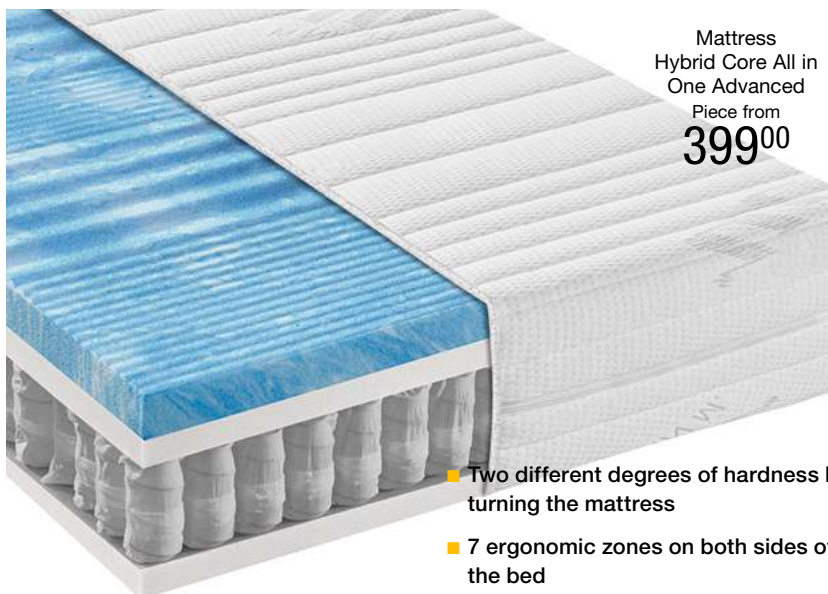

Mattress
Hybrid Core All in
One Advanced
Piece from
399⁰⁰

Cover:

ERWIN M.

Mattress Hybrid Core All in One Advanced

Cover: 63% polyester, 37% Lyocell (Tencel®).

Core: 480 pocket springs, soft side: comfort foam, gel foam (H2), firm side: cold foam (H3).

Hybrid mattress with two different firmness levels, specially developed for different body types. Soft side: 2 cm comfort foam, topped with 4 cm gel foam for optimum body adaptation with memory effect. Firmness level 2 - medium. Firm side: 4 cm cold foam. Firmness level 3 - firm, for body weights up to 140 kg. Long durability thanks to reinforced 7-zone pocket spring core. 480 springs per 2 m² (height: 12 cm). Skin-friendly cover, suitable for allergy sufferers. Very good ventilation, ideal temperature equalization. Four grip tabs as a turning aid. Zipper on four sides. Shipped by parcel service, rolled in a cardboard box.

90x200x25 cm (WxLxH) XV167622 Pcs./pack 1 399,00	100x200x25 cm (WxLxH) XV167622 Pcs./pack 1 449,00	140x200x25 cm (WxLxH) XV167622 Pcs./pack 1 509,00

- Two different degrees of hardness by turning the mattress
- 7 ergonomic zones on both sides of the bed
- Moisture regulating climate fiber