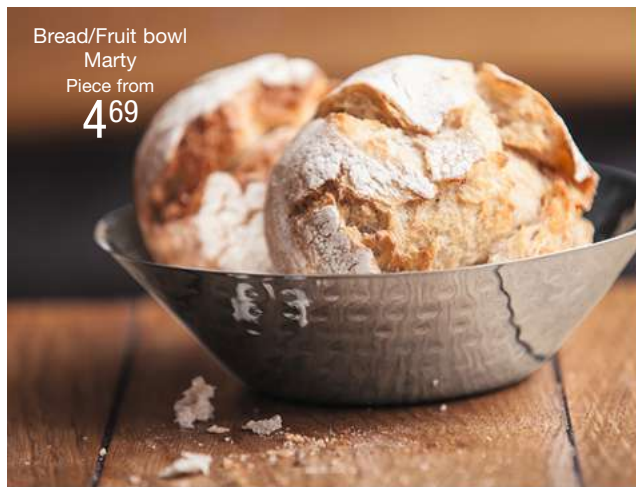

Bread/Fruit bowl  
Marty  
Piece from  
**4,69**

VEGA

**Bread basket Fraser**

Bread basket with straight fine struts made of powder-coated steel. With glides. Food safe and easy to clean. Not suitable for dishwasher.