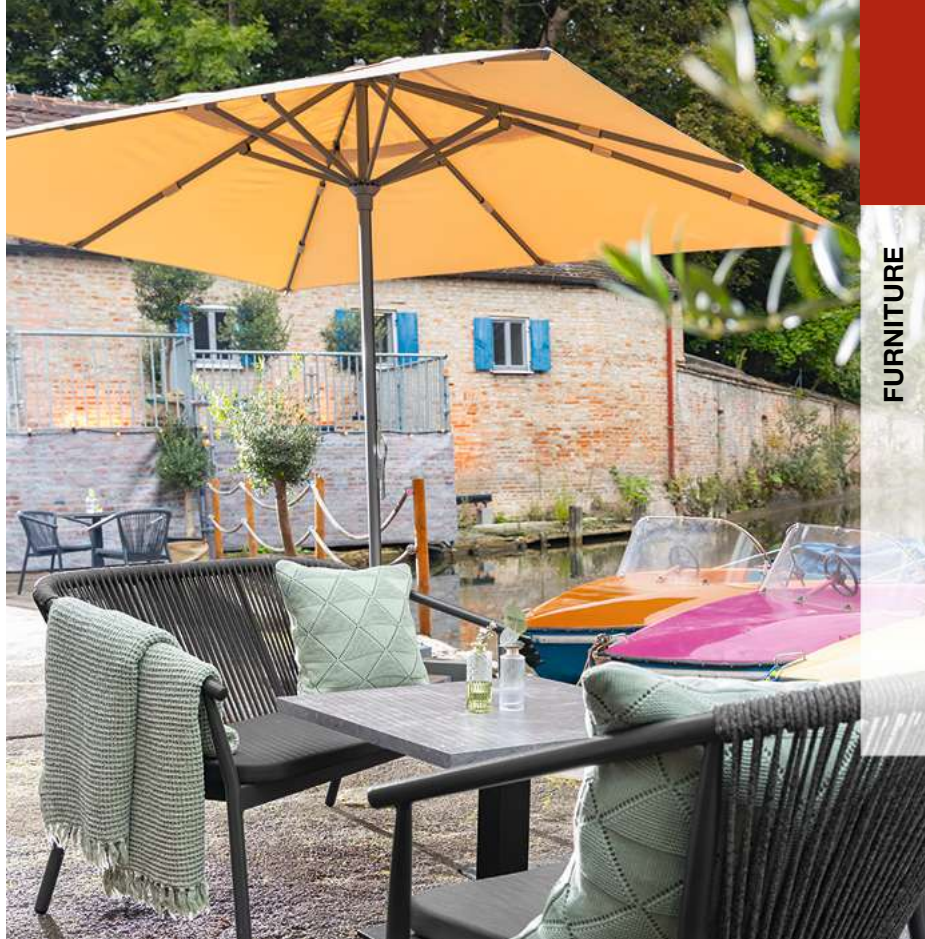

FURNITURE

VEGA
Professional sunshade Fiesto
Square sunshade made of sturdy, powder-coated aluminum frame and 100% polyester cover.
· Cover made of 220 g/m²
· Sunshade shaft Ø 60 mm and eight reinforced struts (18x28 mm)
· Weatherproof, lightfast, UV protection (UV radiation 50+), water-repellent
· Replacement cover available on request
· Choice of sunshade with cross base or ground socket for setting in concrete
· Allows maximum use of the available space
· Innovative opening and closing mechanism requires minimal effort
· Please keep the sunshade closed in strong winds.

Professional sunshade
Fiesto

Piece only
799⁰⁰

NEW

- Please keep closed in strong winds
- Easy handling
- Tables can be moved directly up to the sunshade