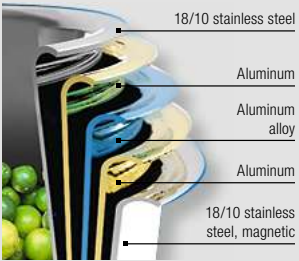

The best of ALUMINUM & STEEL

Innovative 5-ply multi-layer material: five layers of high-quality metals with optimally complementary properties for very high thermal conductivity and maximum energy savings.

Cooking pot series Livonia
Piece from
69⁹⁹

VEGA Cooking pot series Livonia

Cooking pot series Livonia made of innovative 5-ply multilayer material, matt brushed. Material thickness of the pots 2.5 mm and material thickness of the lids 1.2 mm. Very high thermal conductivity and maximum energy saving. Sturdy riveted handles, practical pouring rim and liter scale. Stainless and oven safe up to 220°C with circulating air. Pots and pans without non-stick coating are suitable for dishwasher, coated pans are not suitable for dishwasher.

Meat pot 28x12 cm (ØxH) 7 l XV10008817 Pcs./pack 1 79,99	32x16 cm (ØxH) 12 l XV10008818 Pcs./pack 1 109,00	36x18 cm (ØxH) 18 l XV10008819 Pcs./pack 1 139,99	40x20 cm (ØxH) 22.5 l XV10008820 Pcs./pack 1 159,99

Roasting pot 28x9 cm (ØxH) 5 l XV10008812 Pcs./pack 1 69,99	32x10 cm (ØxH) 7 l XV10008813 Pcs./pack 1 79,99	36x11 cm (ØxH) 11 l XV10008814 Pcs./pack 1 114,00

Frying pan uncoated 28x5.5 cm (ØxH) XV10008834 Pcs./pack 1 59,99	32x6 cm (ØxH) XV10008835 Pcs./pack 1 69,99

Frying pan coated 28x5.5 cm (ØxH) XV10008838 Pcs./pack 1 69,99	32x6 cm (ØxH) XV10008839 Pcs./pack 1 79,99

Soup pot 28x18 cm (ØxH) 10 l XV10008823 Pcs./pack 1 109,00	32x20 cm (ØxH) 15 l XV10008824 Pcs./pack 1 149,00	36x22 cm (ØxH) 22 l XV10008825 Pcs./pack 1 159,99	40x24 cm (ØxH) 27.5 l XV10008826 Pcs./pack 1 189,00

Pot lid 28 cm (Ø) XV10008843 Pcs./pack 1 40,99	32 cm (Ø) XV10008844 Pcs./pack 1 43,99	36 cm (Ø) XV10008845 Pcs./pack 1 49,99	40 cm (Ø) XV10008846 Pcs./pack 1 54,99