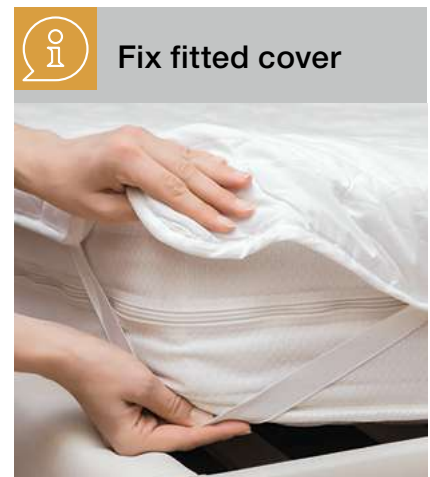

**Fitted cover**

**Mattress protector**

**Fix fitted cover**

Duvet  
Dream  
Piece from  
**26<sup>99</sup>**

- High quality three-dimensional hollow fiber
- Top price fiber bed
- Suitable for allergy sufferers