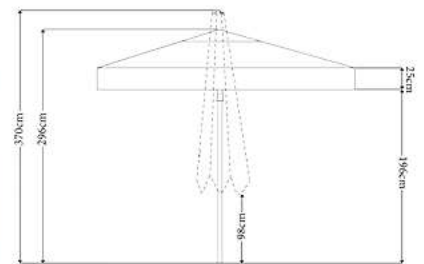

VEGA

Cover for professional sunshade Esparto
Protective cover made of 100% polyester with reinforcement brace and zipper, incl. rod for easy pulling over the standing sunshade.
Waterproof. UV-resistant. Easy covering.
Color: grey

Cover
Piece only
59⁹⁹

- Weatherproof
- Resistant to UV light

350x45 cm (LxW)
XV10094227
Pcs./pack 1
59,99

Professional sunshade
Esparto
Piece only

469⁰⁰

Professional sunshade frame wood look

grey
350x350x370 cm (LxWxH)
21 kg weight
XV10093998
Pcs./pack 1
469,00

ecru
350x350x370 cm (LxWxH)
21 kg weight
XV10093995
Pcs./pack 1
469,00

VEGA

Professional sunshade Esparto

1. Square sunshade made of sturdy, powder-coated aluminum frame in wood look and 100% polyester covering.
2. Covering made of 230 g/m² with valance
   - Sunshade trunk Ø 60 mm and eight reinforced struts (18x28 mm)
   - Weatherproof, lightfast, UV and water resistant (UV radiation 50+)
   - Matching sunshade stand can be ordered separately
   - Protective cover can be ordered separately
   - Replacement cover available on request
   - In case of strong wind, please keep the sunshade closed

Professional sunshade frame anthracite

grey
350x350x370 cm (LxWxH)
21 kg weight
XV10008107
Pcs./pack 1
469,00

ecru
350x350x370 cm (LxWxH)
21 kg weight
XV10008105
Pcs./pack 1
469,00

burgundy
350x350x370 cm (LxWxH)
21 kg weight
XV10008108
Pcs./pack 1
469,00

■ Force-saving, spring-assisted sliding system

■ Reinforced struts

■ 2 stem colors