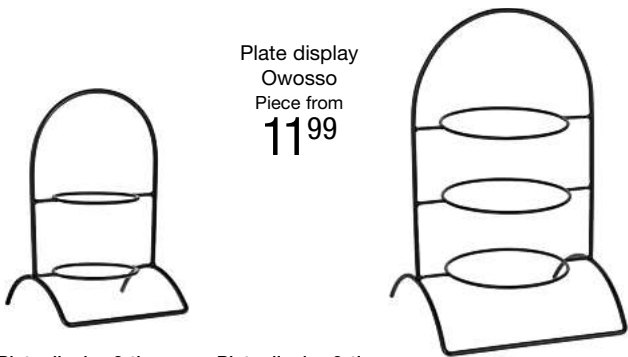

Plate display
Owosso
Piece from
11,99

Plate display 2-tier
23.3x35x21.4 cm (WxHxD)
XV30055853
Pcs./pack 1
11,99

Plate display 3-tier
30.8x50.8x30.4 cm (WxHxD)
XV30055854
Pcs./pack 1
21,99