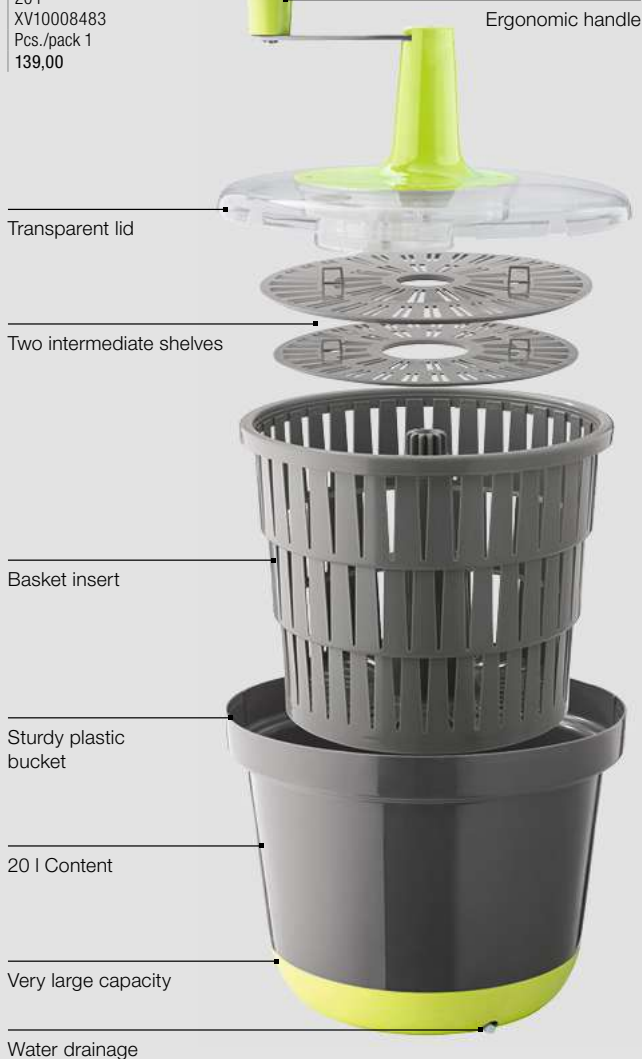

**VEGA
Salad spinner Amanida**

Salad spinner made of sturdy plastic which helps to save time in the professional kitchen thanks to its high capacity of 20 liters. Very large quantities of salad can be washed in one process. Thanks to its ergonomic handle, the salad spinner is easy to use despite its size and a transparent lid makes it easy to see what's going on. The integrated basket is suitable for dishwasher and equipped with two intermediate shelves, making it possible to spin two types of salad at the same time. VEGA design - only available from us. The plastic bucket is non-slip and has a water drainage system. The hose required for this is supplied and can be connected as required.

Color: green/transparent/grey

41x58,5 cm (ØxH)
20 l
XV10008483
Pcs./pack 1
139,00