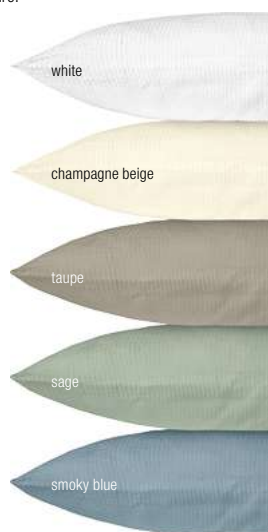

**Pillow cover**

40x40 cm (LxW)
XV126530
Pcs./pack 1
white 5,49
colored 6,39

NEW

Bed set  
Iseo  
Piece from  
**26<sup>99</sup>**

- Easy-care Renforcé
- Modern flower design

ERWIN M.

**Bed linen series Iseo**