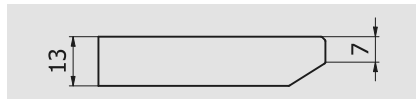

Compact table tops
Lift

Piece from

99⁹⁹

- Made in Germany
- Weatherproof
- Resistant to UV light
- Resistant to cigarette burns
- Heat-resistant

Chair Alcamo lusini.com

VEGA

Compact table tops Lift

Outdoor table top made of compact laminate with HPL decor surface with beveled edge. Extremely hard and therefore scratch-resistant, complies with DIN EN 438 standard. 1.3 cm material thickness. Abrasion resistant. Impact and scratch resistant. Resistant to cigarette burns. Weatherproof and UV-resistant. Suitable for indoor and outdoor use. Available in various colors and sizes. Please order matching table bases at the same time. Special sizes are available on request. Mounting material is included with these table tops, please use the supplied screws.

NEW

NEW

NEW

Compact table top round

	60 cm (Ø)	80 cm (Ø)
	4.8 kg weight	8.8 kg weight
concrete	XV10094307	XV10094310
anthracite	XV10094295	XV10094297
graphite	XV30052835	XV30052838
dark-brown	XV30110675	XV30110676
terrazzo	XV30194955	XV30194952
oak/natural	XV10089652	XV10089656
stone-grey	XV30129778	XV30129773
black/brown	XV30235703	XV30235705
sand	XV30235704	XV30235707
	Pcs./pack 1	Pcs./pack 1
	99,99	149,00

Compact table top square

60x60 cm (LxW)	68x68 cm (LxW)	80x80 cm (LxW)
6.1 kg weight	7.8 kg weight	11.3 kg weight
concrete	XV10094304	XV10094305
anthracite	XV10094292	XV10094293
graphite	XV30052841	XV30052840
dark-brown	XV30110677	XV30110673
terrazzo	XV30194899	XV30194909
oak/natural	XV10089651	XV10089653
stone-grey	XV30129775	XV30129776
black/brown	XV30235695	XV30235697
sand	XV30235696	XV30235698
	Pcs./pack 1	Pcs./pack 1
	99,99	109,00

Compact table top rectangular