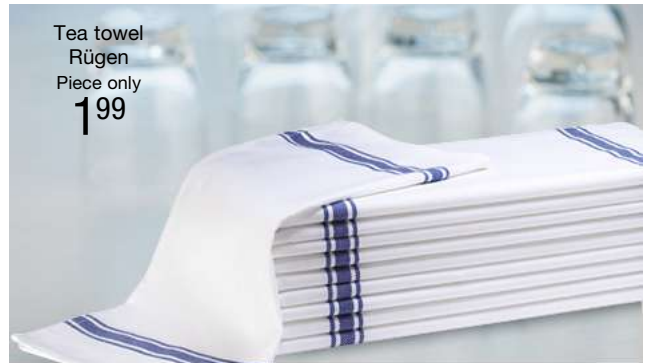

Tea towel
Rügen
Piece only
1,99

PULSIVA

Tea towel Rügen

100% cotton. Weight approx. 175 g/m².
Available in two colors to avoid cross contamination. Robust.
Color: white/blue, white/red