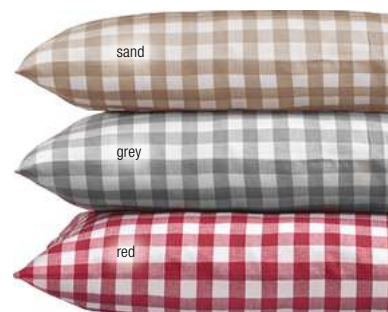

Bed set
Tux
Piece from
39⁹⁹

Renforcè or SEERSUCKER

ERWIN M.

Bed linen series Tux and Tux Seersucker

100% cotton. Weight approx 140 g/m².

Bed linen with traditional check pattern. With practical hotel closure for quick covering. Mercerized. Durable, easy to clean. Available as smooth Renforcè or Seersucker.

Color: grey, red, sand

Closure: hotel closure

renforcè

seersucker

- Non-iron seersucker
- Especially hard-wearing
- Dimensionally stable and colorfast

Bed set

135x200 cm (WxL) & 80x80 cm (LxW) XV121428 Pcs./pack 1 39,99	155x220 cm (WxL) & 80x80 cm (LxW) XV121428 Pcs./pack 1 48,99

Pillow cover

40x40 cm (LxW) XV115378 Pcs./pack 1 6,99	40x80 cm (LxW) XV115378 Pcs./pack 1 7,99	60x80 cm (LxW) XV115378 Pcs./pack 1 8,99	80x80 cm (LxW) XV115378 Pcs./pack 1 12,99

Bed set Seersucker

135x200 cm (WxL) & 80x80 cm (LxW) XV115174 Pcs./pack 1 44,99	155x220 cm (WxL) & 80x80 cm (LxW) XV115174 Pcs./pack 1 56,99

Pillow cover Seersucker

40x40 cm (LxW) XV115391 Pcs./pack 1 8,99	40x80 cm (LxW) XV115391 Pcs./pack 1 9,99	60x80 cm (LxW) XV115391 Pcs./pack 1 11,99	80x80 cm (LxW) XV115391 Pcs./pack 1 12,99