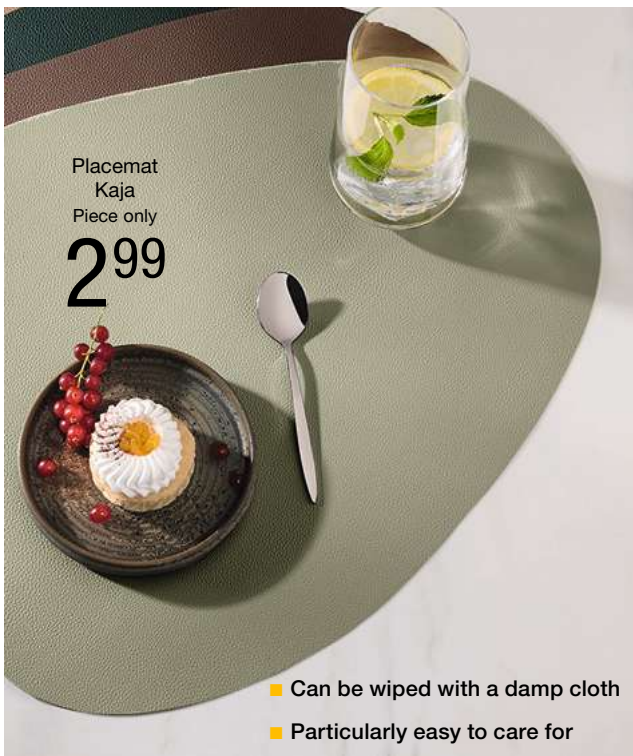

Placemat
Kaja
Piece only
2,99

- Can be wiped with a damp cloth
- Particularly easy to care for