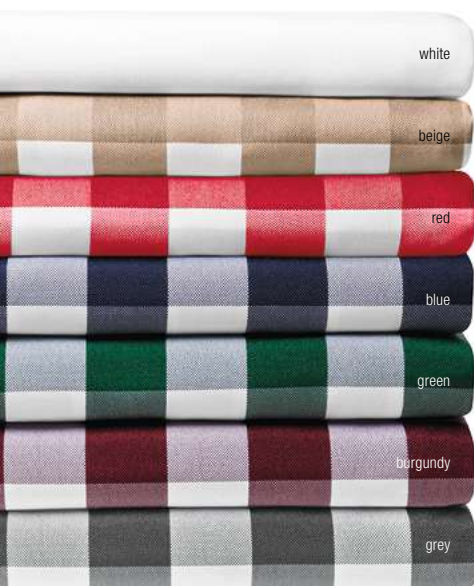

Color: beige, blue, burgundy, green, grey, red, white

Seat cushion Color: beige, blue, burgundy, green, grey, red

**Napkin**

50x50 cm (WxL)  
XV119768  
Pcs./pack 6  
Pack 13,14  
2,19

**Table runner**

40x130 cm (WxL)  
XV119766  
Pcs./pack 2  
Pack 9,98  
4,99